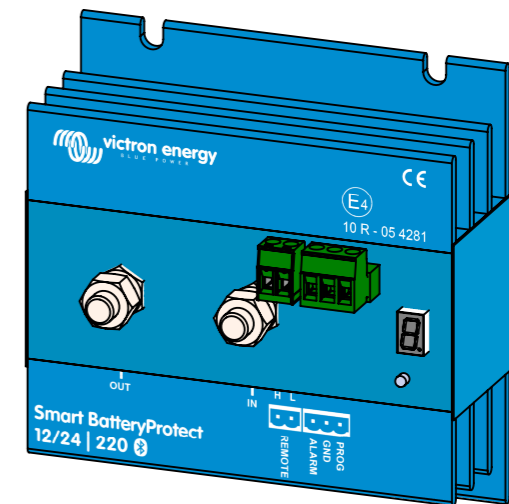

Dimension Drawing - Smart BatteryProtect	
BPR110048000	Smart BatteryProtect 48V-100A
BPR122022000	Smart BatteryProtect 12/24V-220A

Dimensions in mm

**victron energy**  
BLUE POWER

Rev01