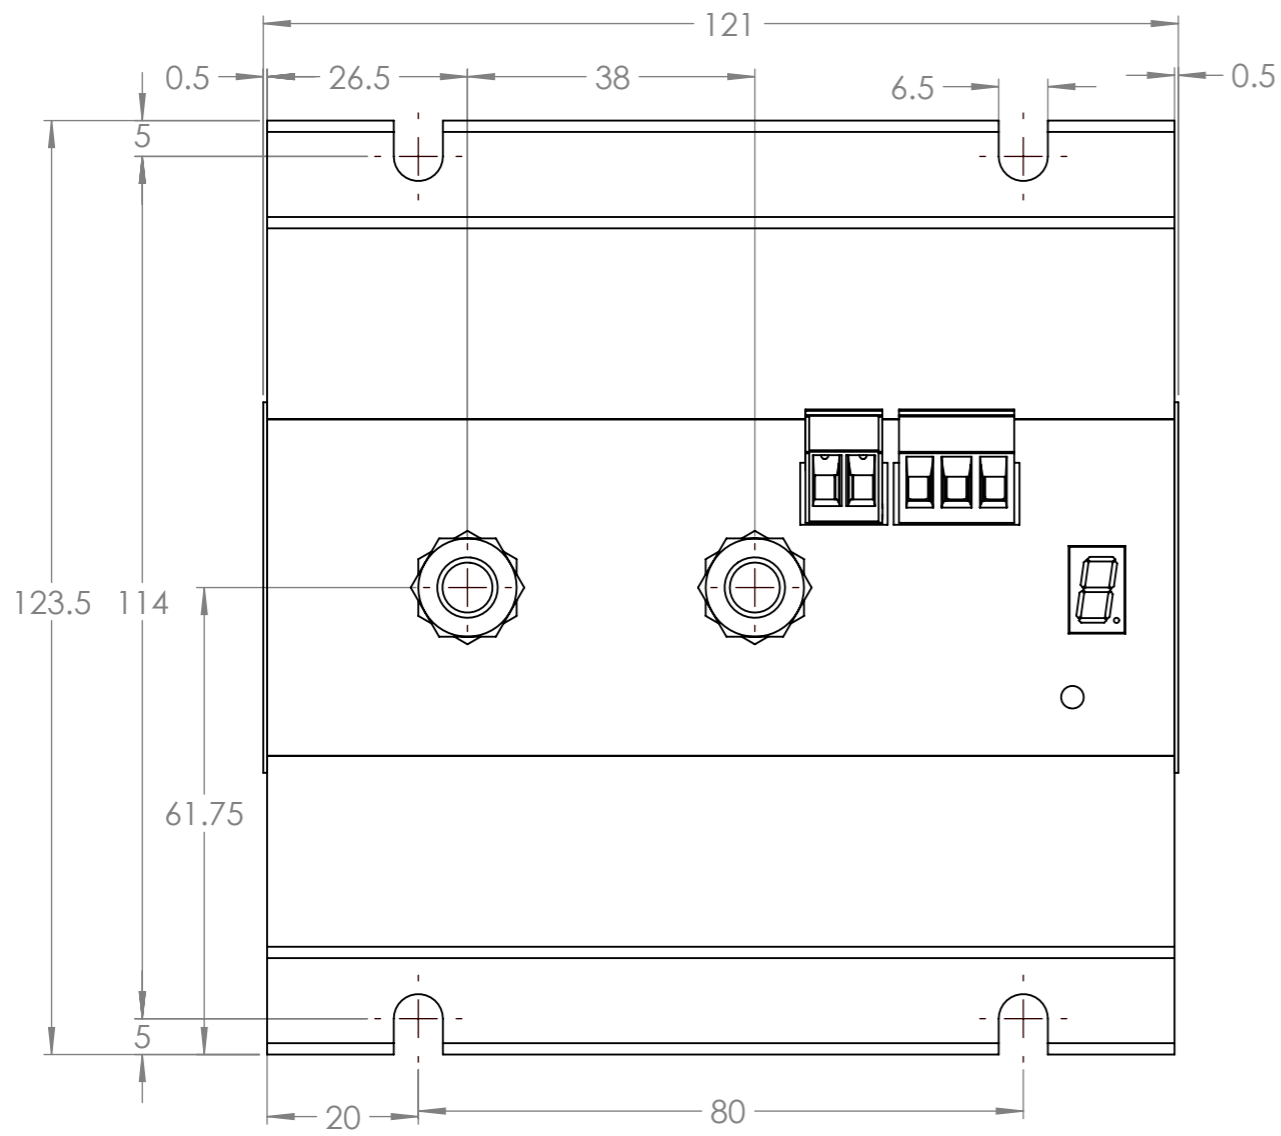

Dimension Drawing - Smart BatteryProtect	
BPR110048000	Smart BatteryProtect 48V-100A
BPR122022000	Smart BatteryProtect 12/24V-220A

Dimensions in mm

**victron energy**  
BLUE POWER

Rev01